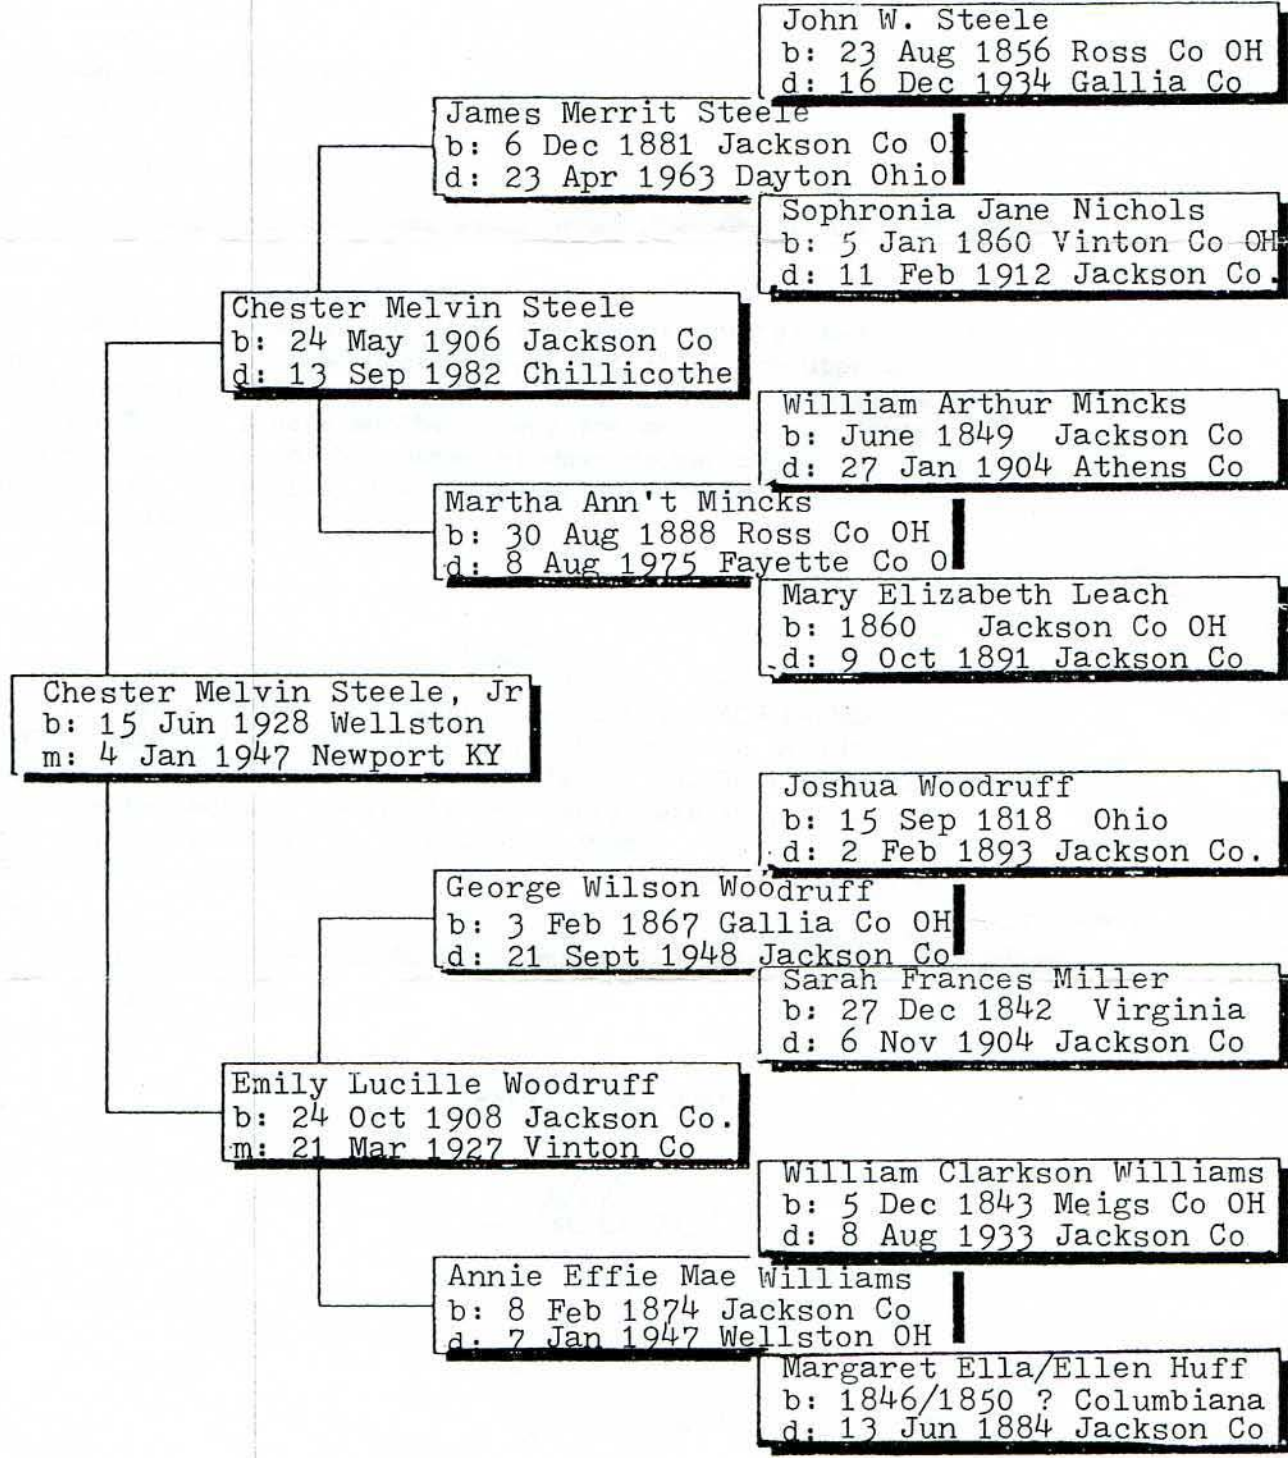

#204
copy
full

ANCESTOR CHART

Parents   Grandparents   Great-Grandparents

Submitted by: Helen Steele Lehman; 4216 Ridgecliff Drive;
Beavercreek, Ohio 45440-3320