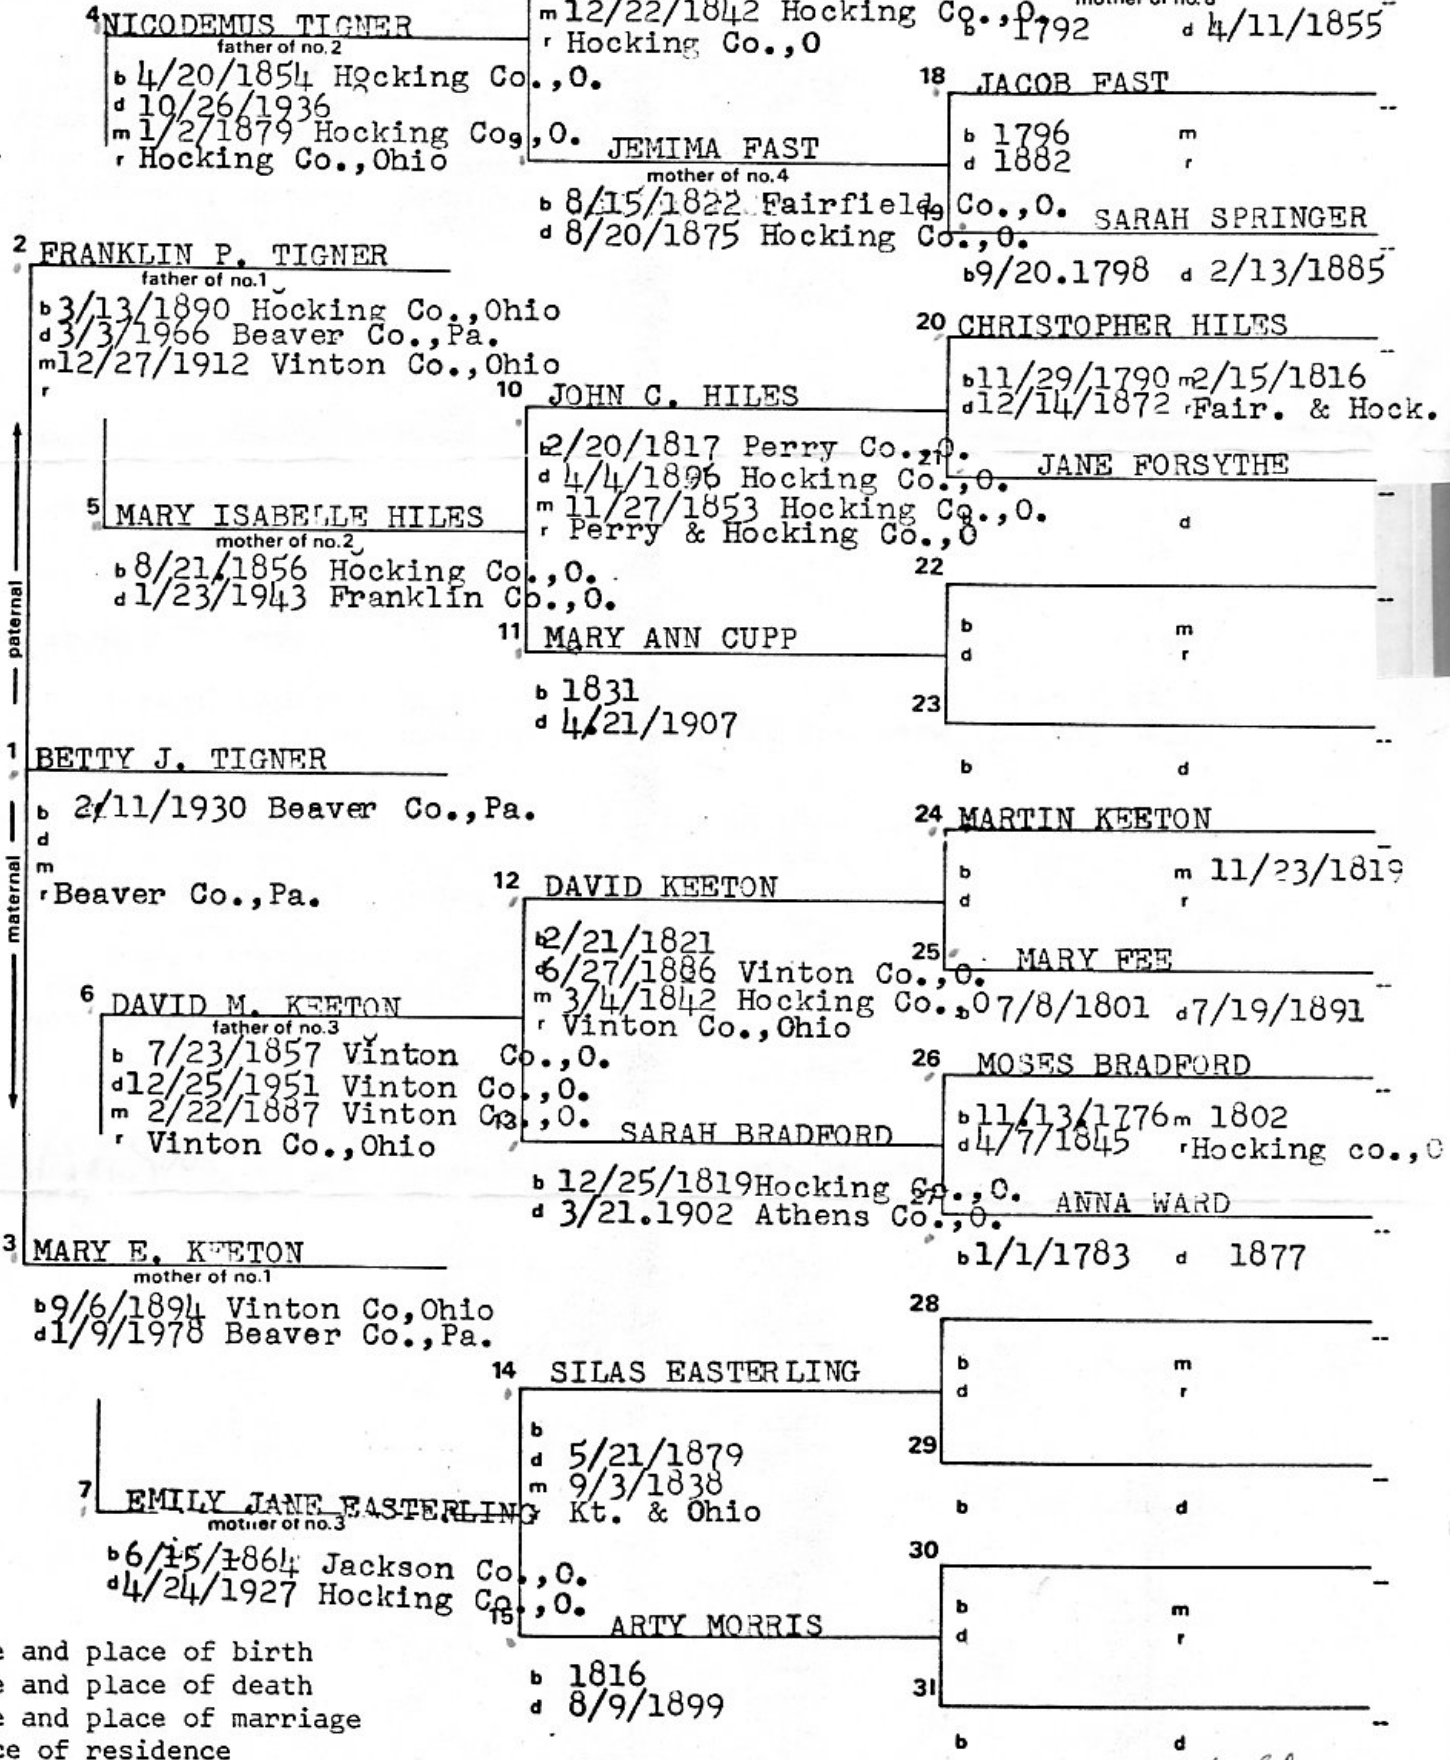

ancestral chart

5 GENERATIONS

FILE 29 PAGE 1

16 THOMAS TIGNER to chart

from chart ..

b date and place of birth
 d date and place of death
 m date and place of marriage
 r place of residence

Chart by Betty J. Tigner 3411 37th St
 Beaver Falls, Penn.
 The Ohio Genealogical Society, 419 West Third St., P.O. Box 2625, Mansfield, OH 44440
 15010

cty J. Tigner
37th. St. Ext.
aver Falls, Pa. 15010

Aug. 7, 1981

LOUISE

FILE 29 PAGE 2

KEETON
KEATON

How are the Keeton or Keaton families of Jackson County related to the Keeton family of Gallia and Vinton Counties? David Keeton, a Revolutionary War soldier died in Huntington Twp., Gallia County about 1854. Is he the Keaton buried at Addenda, Jackson County? Will exchange information.

page 32-A
NOTES ON KEETON, KEATON

- ① KEETON, DAVID Recommended Tip 34
 KEETON, GEORGE W. " " "
 KEETON, MARY " " 45
 KEETON, ~~George~~ " 3411-37th. St. Ext.
 1860 Census Jackson Co. Beaver Falls, Pa. 15010
 August 6, 1981
- ② KEETON, DAVID Recommended Tip 4
 KEETON, GEORGE " " "
 1870 Census Jackson Co. Ohio
- ③ KEETON, (Keaton) ...