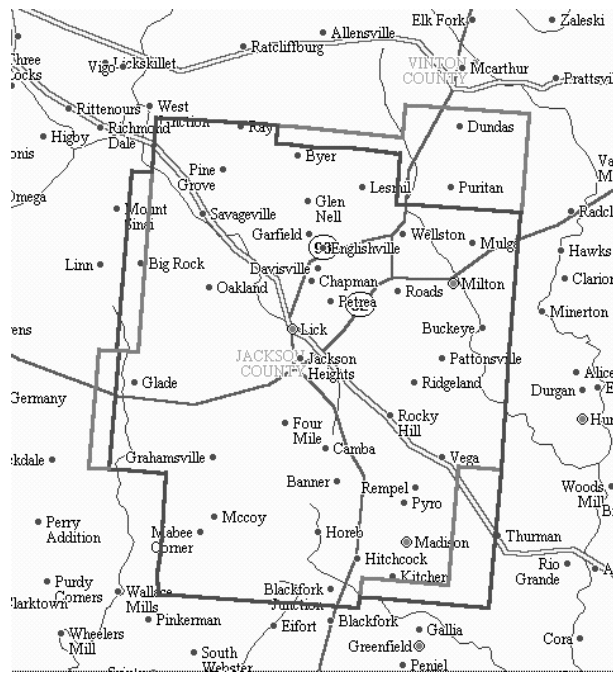

## Jackson County Boundary Changes

The following boundary changes have occurred over time for Jackson County, Ohio. The present-day boundaries of Jackson County are shown in black and boundaries at the time in question are shown in grey. Where boundaries were the same then as in the present, they are shown in the present-day black. All of the boundaries are shown on a map that contains present-day towns and features to enable you to better locate the boundaries. Knowledge of these changes may affect which county seat records for years in question are now located.

The following map shows the area that was later to become Jackson County as it existed in 1800.

The following map shows the area that was later to become Jackson County as it existed in 1810.

The following map shows Jackson County as it was originally created by the Act of Ohio passed 12 Jan 1816. It took effect on 1 Mar 1816.