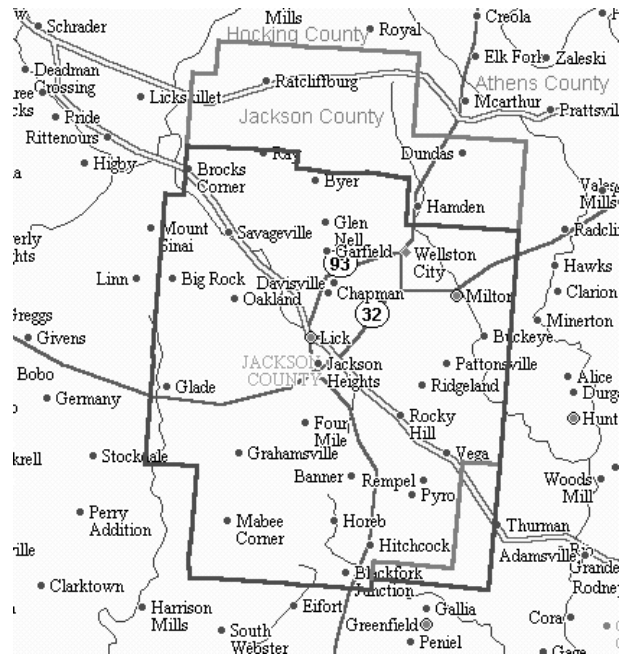

The following map shows Jackson County as it was changed by the Act of Ohio passed 23 Mar 1850. It took effect on 23 Mar 1850. It consists of two parts. Vinton County was created, which took part of northern Jackson County. At the same time, part of Gallia County was transferred to Jackson County. Jackson County's borders have not been changed since 1850.